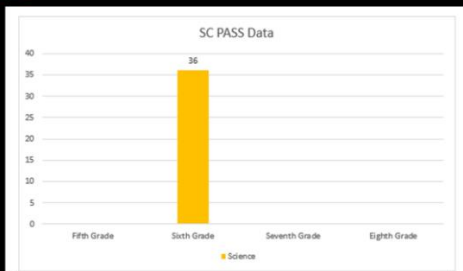

LMS SC PASS DATA

LMS SC PASS DATA

	Science			
Fifth Grade				
Sixth Grade	36%	35/98		
Seventh Grade				
Eighth Grade				
School Wide View				
Science	36%	35/98		

LMS SPRING MAP DATA

LMS SPRING MAP DATA

	Fall		Winter		Spring	
Fifth Grade	52%	56/108	60%	67/111	60%	63/105
Sixth Grade	46%	49/110	47%	53/112	62%	64/104
Seventh Grade	52%	56/107	56%	62/110	61%	66/108
Eighth Grade	43%	50/116	47%	55/117	43%	49/115
School Wide View						
Reading	48%	211/441	53%	237/450	56%	242/432