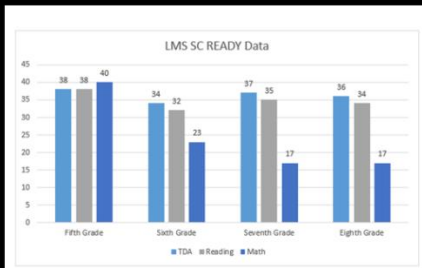

Lewisville Middle School Student 2022 – 2023 Achievement Data

LMS SC READY DATA

LMS SC READY DATA

LMS SC READY Data

	TDA		Reading		Math	
Fifth Grade	E - 18	M - 21	E - 21	M - 19	E - 28	M - 14
104 students – 2 not tested	A - 37	NM - 26	A - 28	NM - 35	A - 24	NM - 36
Sixth Grade	E - 9	M - 24	E - 11	M - 20	E - 7	M - 16
98 students – 1 not tested	A - 38	NM - 26	A - 43	NM - 23	A - 42	NM - 31
Seventh Grade	E - 21	M - 20	E - 20	M - 19	E - 8	M - 11
118 students – 1, 2 not tested	A - 32	NM - 31	A - 36	NM - 32	A - 45	NM - 38
Eighth Grade	E - 12	M - 25	E - 14	M - 21	E - 6	M - 11
102 students – 1 not tested	A - 27	NM - 37	A - 26	NM - 41	A - 27	NM - 58
School Wide View						
All LMS Students	36%	150/414	35%	143/414	24%	101/414