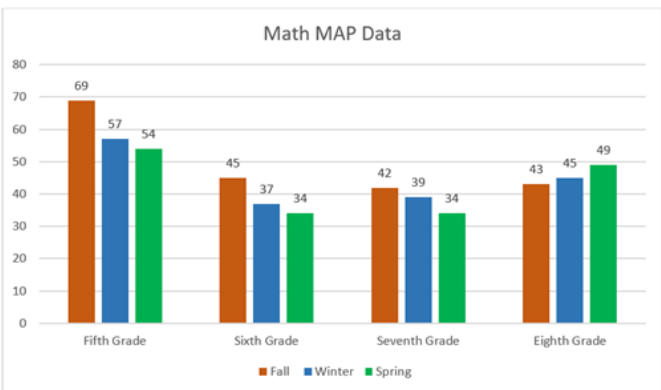

Percentage On or Above Grade Level in the Area of MAP Math

	Fall		Winter		Spring	
Fifth Grade	69%	55/80	57%	47/82	54%	44/83
Sixth Grade	45%	49/109	37%	41/112	34%	37/109
Seventh Grade	42%	45/108	39%	42/109	34%	36/108
Eighth Grade	43%	45/105	45%	48/107	49%	50/103
School Wide View						
Math	48%	194/402	44%	179/410	41%	167/403