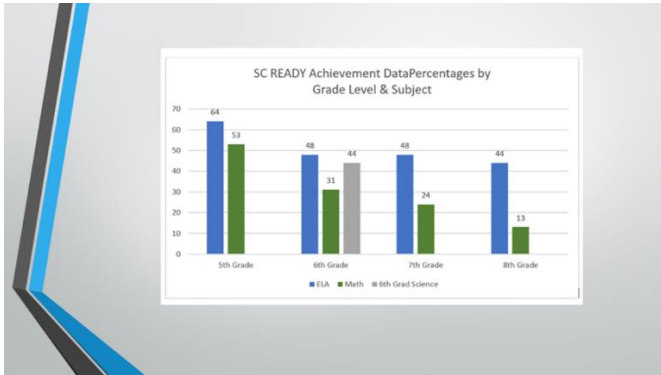

Lewisville Middle School Student 2022 – 2023 Achievement Data

SC READY ELA Numbers & Percentages by Category

	Does Not Meet	Approaching	Met	Exceeds
5th Grade 108	25	23%	57	21%
6th Grade 110	35	32%	33	20%
7th Grade 109	35	32%	33	20%
8th Grade 117	35	30%	33	22%
Total 444	130	29%	188	42%
Meeting or Exceeding State Standards School Wide				218
				49%

SC READY Math Numbers & Percentages by Category

	Does Not Meet	Approaching	Met	Exceeds
5th Grade 108	34	31%	31	28%
6th Grade 110	35	32%	25	23%
7th Grade 109	35	32%	24	23%
8th Grade 117	35	30%	29	25%
Total 444	139	31%	109	24%
Meeting or Exceeding State Standards School Wide				132
				30%