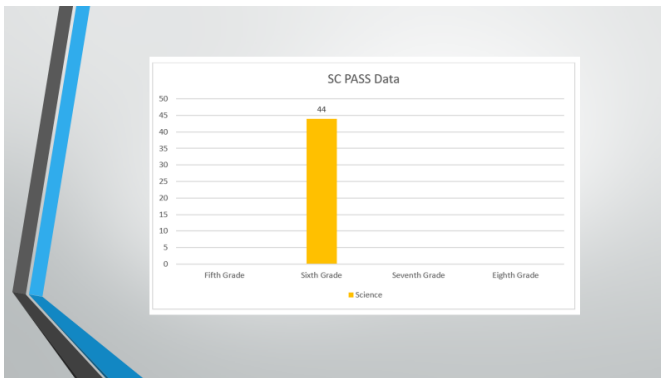

SC READY Science Numbers & Percentages by Category

	Does Not Meet	Approaching	Met	Exceeds
5th Grade 108	-	-	-	-
6th Grade 110	36	33%	20	18%
7th Grade 109	-	-	-	-
8th Grade 117	-	-	-	-
Total 444	-	-	-	-
Meeting or Exceeding State Standards School Wide				48
				44%