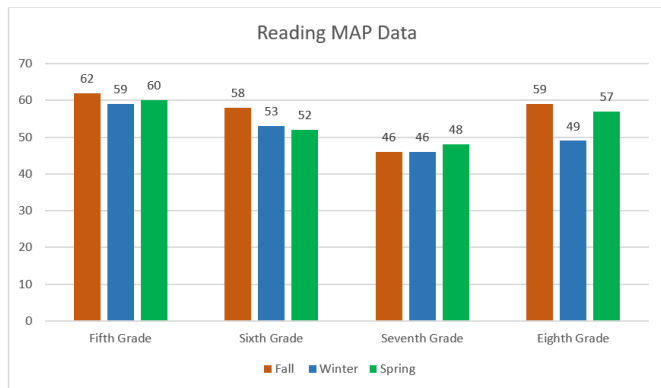

Percentage On or Above Grade Level in the Area of MAP Reading

	Fall		Winter		Spring	
Fifth Grade	62%	53/80	59%	48/82	60%	50/83
Sixth Grade	58%	63/109	53%	58/110	52%	57/109
Seventh Grade	46%	50/108	46%	50/108	48%	52/108
Eighth Grade	59%	62/105	49%	52/107	57%	57/103
School Wide View						
Reading	57%	228/402	51%	208/407	54%	218/403