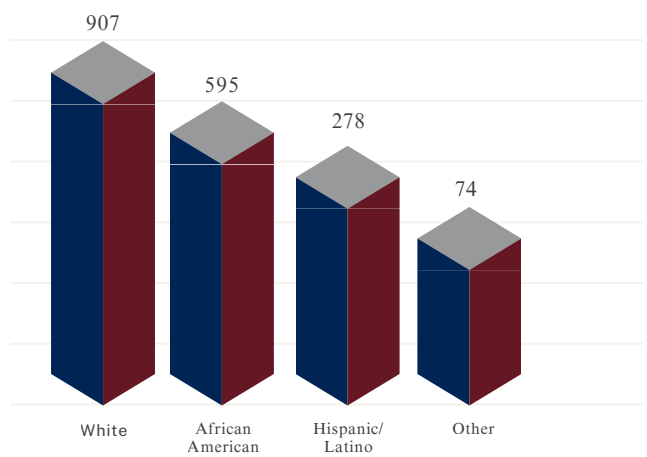

White Knoll High School

5643 Platt Springs Road
Lexington, SC 29073

Students and Staff

Demographics

Believe, Achieve, Succeed

PACK Time

Structured time utilized for academic enrichment

Mission