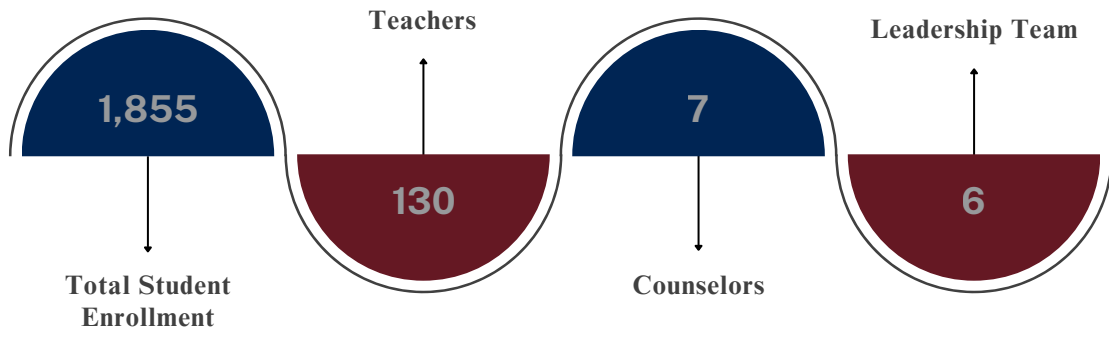

White Knoll High School

5643 Platt Springs Road
Lexington, SC 29073

Students and Staff

Demographics

Believe, Achieve, Succeed

PACK Time

Structured time utilized for academic enrichment

Mission